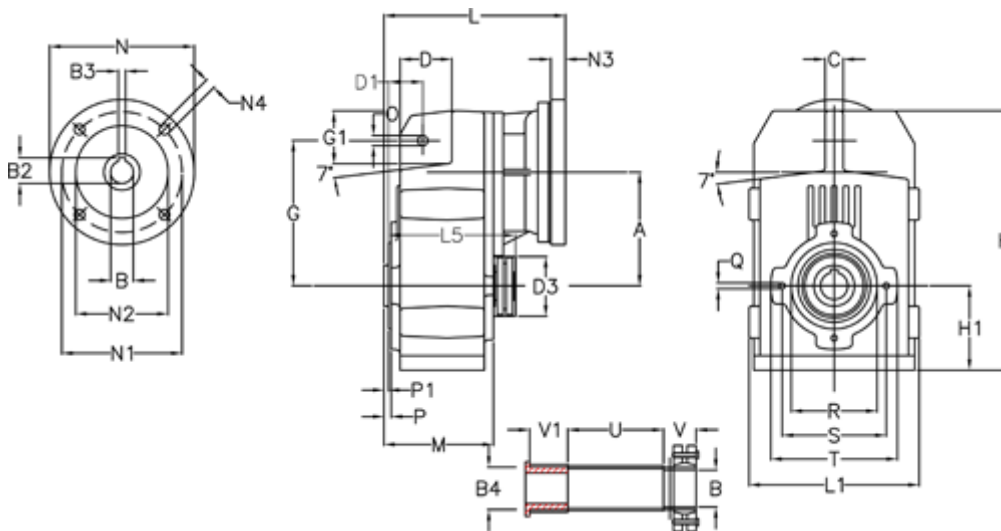

Article number: 29560508328950
 Description: Shaft mounted gear
 A513QF55-83,2-P132B5

Measures

A = 211.30	D1 = 65.0	I5 = 222.0	P1	= 4.5	V = 62
B = 55	d3 = 120	M = 163.0	Q	= M12x19	V1 = 50
B1 = 38	G = 278	N = 300	R	= 180	
B2 = 41.3	G1 = 105.5	N1 = 265	S	= 215	
B3 = 10	H = 479.0	N2 = 230	T	= 250	
B4 = 55	H1 = 144.0	N4 = 14	Tightening torque Nm adapter bushing = 6.0		
C = 20	L = 334.0	O = 22	Tightening torque Nm shrink disc = 12.0		
D = 93.5	L1 = 273	P = 8.5	U	= 91.0	